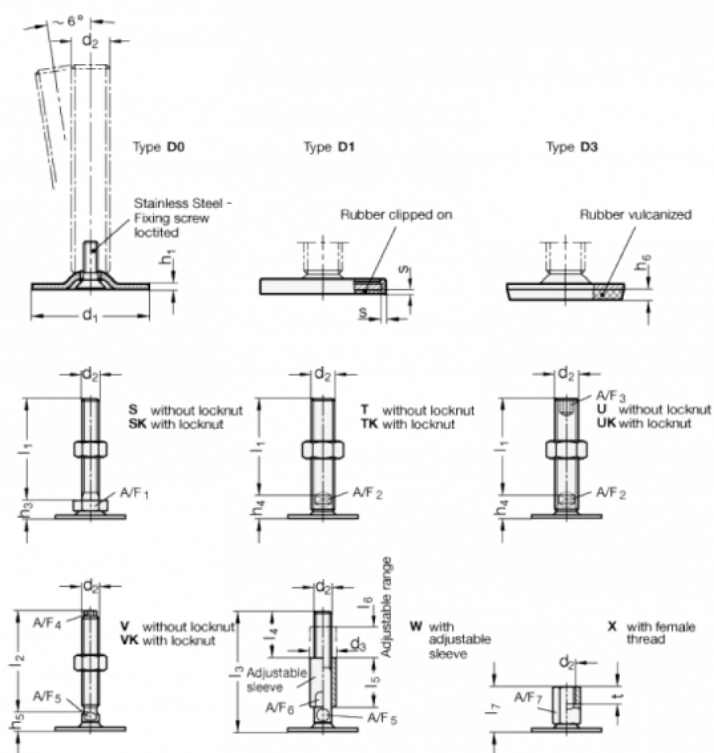

Article number: 204160M10100D0SK
 Description: E+G levelling foot
 GN 41-60-M10-100-D0-SK
 Note: SK With nut, External hexagon at the bottom

Measures

- A/F1 = 17
- d1 = 60
- d2 = M10
- h1 = 2.5
- h3 = 11
- h6 =
- l1 = 100
- s =